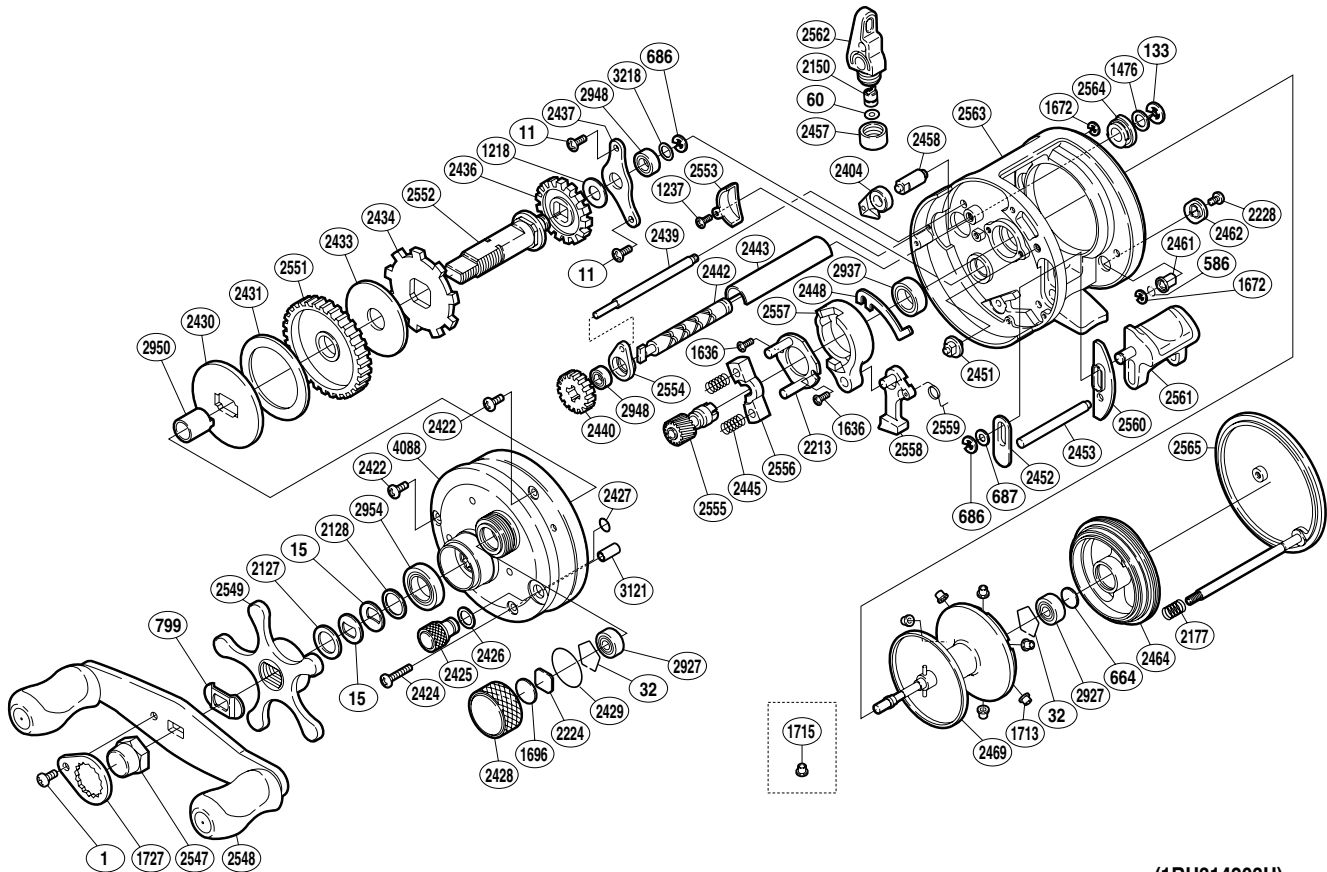

SHIMANO

CALCUTTA TE

CTE-201

(1RH314203U)

Part No.	Description	Part No.	Description	Part No.	Description
BNT0001	Handle Nut Plate Screw	BNT2424	Left Side Plate Screw (long)	BNT2548	Handle Assembly
BNT0011	Drive Shaft Retainer Screw	BNT2425	Side Plate Open Nut	BNT2549	Star Drag
BNT0015	Drag Spring Washer	BNT2426	Open Nut Washer	BNT2551	Drive Gear
BNT0032	Bearing Retainer	BNT2427	"O" Ring	BNT2552	Drive Shaft
BNT0060	Spacer (optional)	BNT2428	Cast Control Cap	BNT2553	Frame Shield
BNT0133	Worm Shaft Retainer	BNT2429	"O" Ring	BNT2554	Worm Bushing (A)
BNT0586	Bolt Retainer	BNT2430	Key Washer	BNT2555	Pinion Gear
BNT0664	Spacer (B)	BNT2431	Drag Washer (C)	BNT2556	Yoke
BNT0686	"E" Lock	BNT2433	Drag Washer (A)	BNT2557	Clutch Cam
BNT0687	Spacer	BNT2434	Anti-Reverse Ratchet	BNT2558	Clutch Pawl
BNT0799	Friction Washer	BNT2436	Idle Gear (A)	BNT2559	Clutch Pawl Spring
BNT1218	Idle Gear (A) Spacer	BNT2437	Drive Shaft Retainer	BNT2560	Clutch Bar Guide (B)
BNT1237	Shield Screw	BNT2439	Level Wind Guide	BNT2561	Quick-Fire II Clutch Bar
BNT1476	Worm Shaft Spacer	BNT2440	Idle Gear (C)	BNT2562	Line Guide
BNT1636	Clutch Cam Screw	BNT2442	Worm Shaft	BNT2563	One-Piece Frame
BNT1672	"E" Lock	BNT2443	Level Wind Guard	BNT2564	Worm Bushing (B)
BNT1696	Cast Control Spacer (B)	BNT2445	Yoke Spring	BNT2565	Right Side Plate
BNT1713	Brake Collar (green)	BNT2448	Clutch Plate	BNT2927	Ball Bearing
BNT1727	Handle Nut Plate	BNT2451	Set Pin	BNT2937	Ball Bearing
BNT2127	Star Drag Spacer	BNT2452	Clutch Bar Guide (A)	BNT2948	Ball Bearing
BNT2128	Bearing Washer	BNT2453	Clutch Bar Support	BNT2950	Roller Clutch Inner Tube
BNT2150	Line Guide Pawl	BNT2457	Pawl Cap	BNT2954	Star Drag Bearing
BNT2177	Right Side Plate Spring	BNT2458	Anti-Reverse Pawl Pin	BNT3121	Side Plate Screw Collar
BNT2213	Clutch Cam Retainer	BNT2461	Damper (A)	BNT3218	Drive Shaft Washer
BNT2224	Spool Tension Spacer (A)	BNT2462	Damper Guide	BNT4088	Left Side Plate
BNT2228	Damper Guide Screw	BNT2464	Brake Case		
BNT2404	Anti-Reverse Pawl	BNT2469	Spool Assembly		
BNT2422	Left Side Plate Screw (short)	BNT2547	Handle Nut	BNT1715	Brake Collar (red)